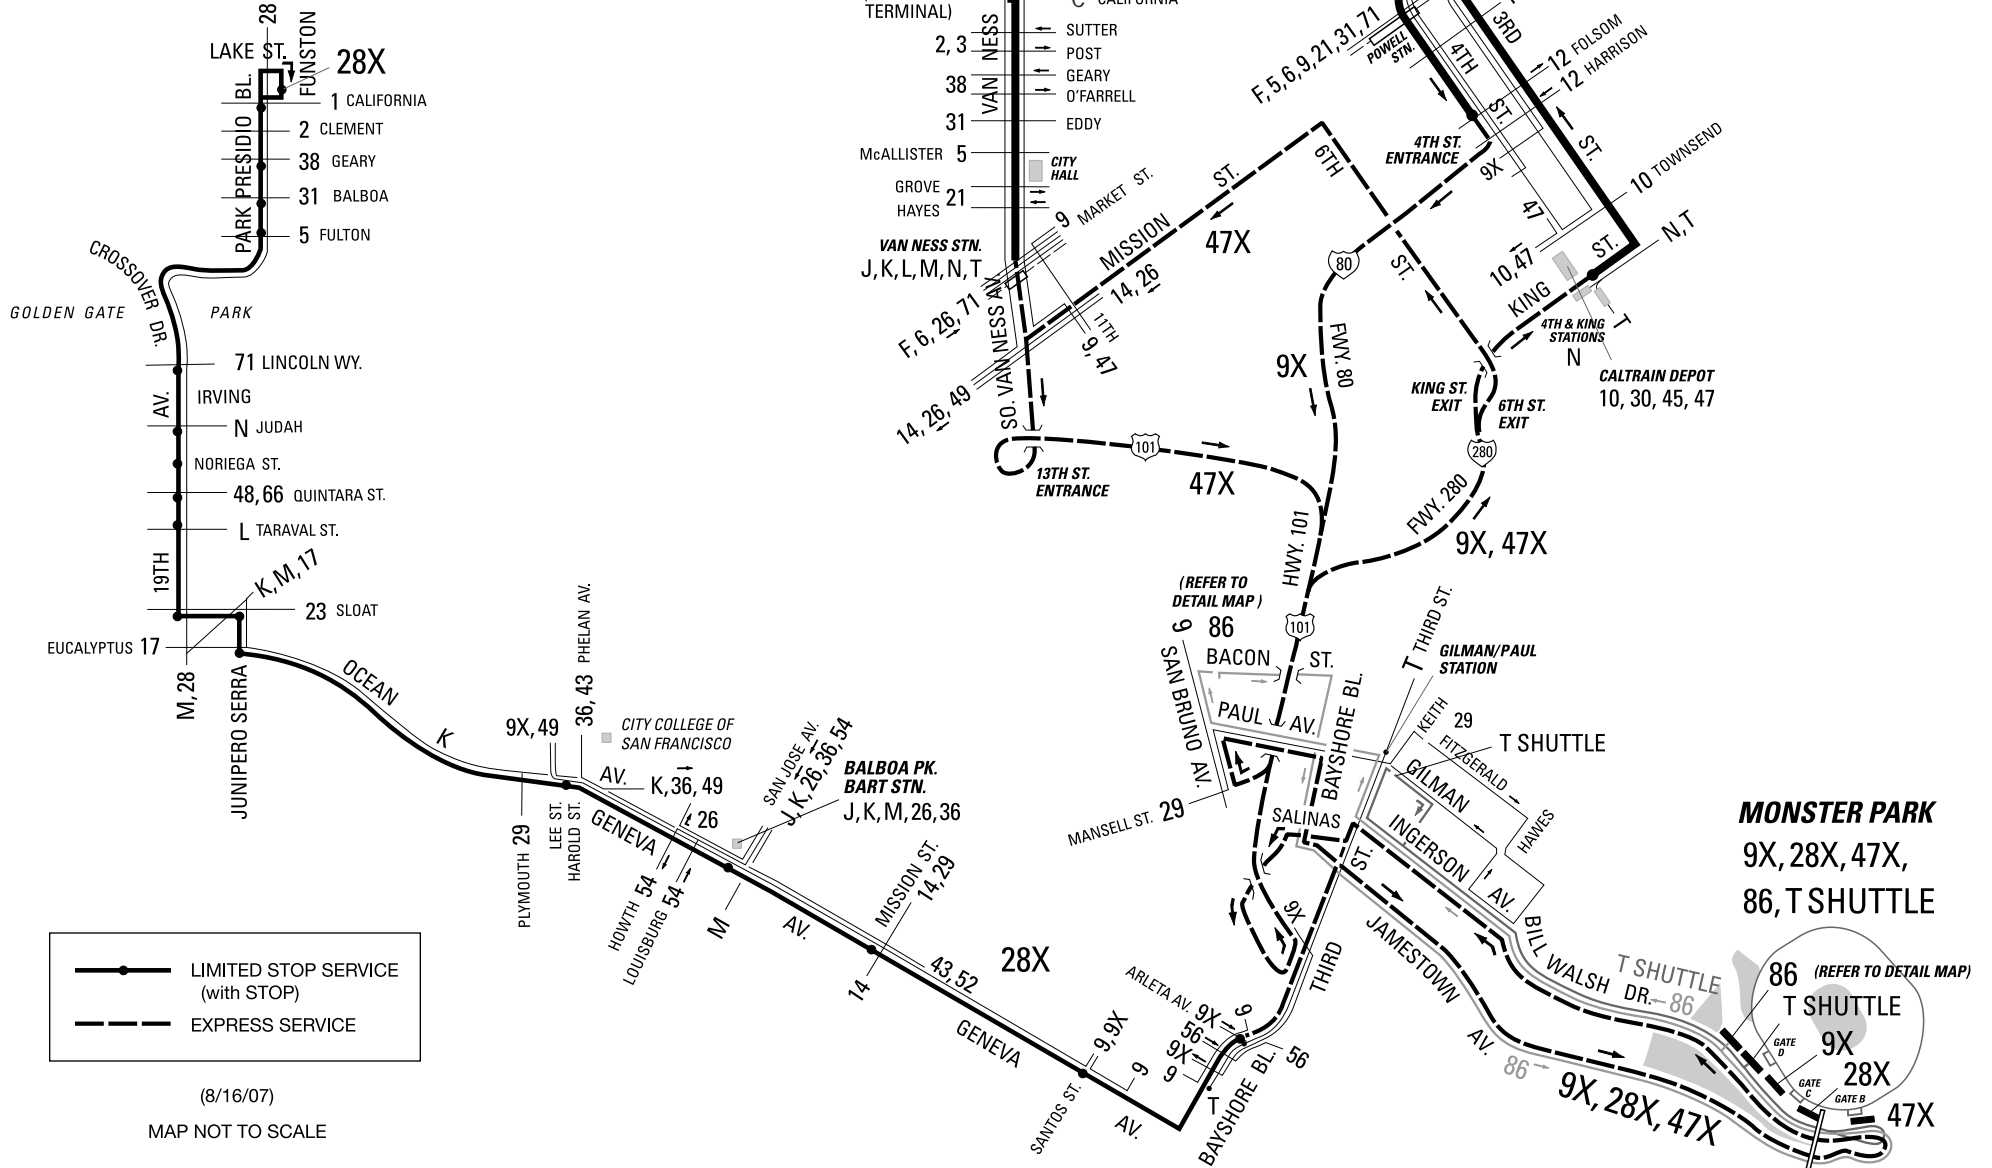

MONSTER BALLPARK SERVICE

9X BALLPARK EXPRESS
28X BALLPARK EXPRESS
47X BALLPARK EXPRESS

(T Ballpark Shuttle
 86 Ballpark Shuttle —
 refer to detail map)

MONSTER PARK
 9X, 28X, 47X,
 86, T SHUTTLE

86 (REFER TO DETAIL MAP)
T SHUTTLE
 9X
 28X
 47X